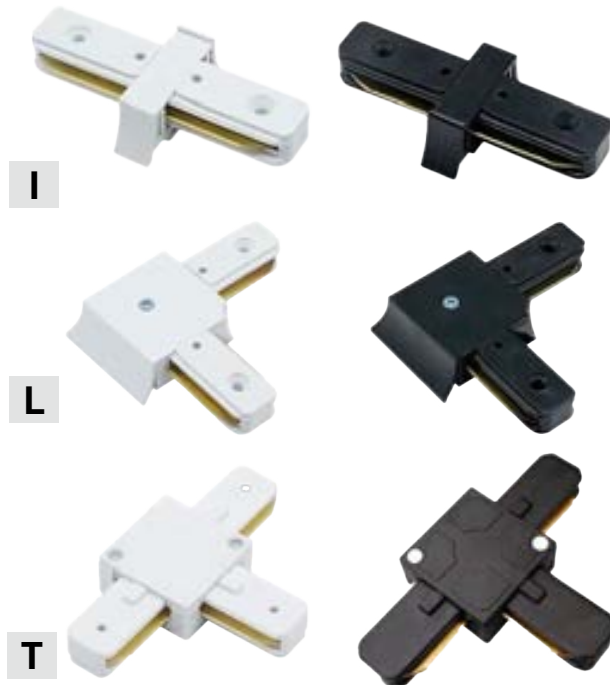

Tracks / Track

VIDA ÚTIL
50000 h

IP
IP2020

CUERPO
Aluminio,
Cobre,
Magneto

IRC > 90

HS-Track White Connector

Luminario	Tipo
WT6901-Z	HS-Track Connector I
WT6902-Z	HS-Track Connector L
WT6903-Z	HS-Track Connector T

HS-Track Black Connector

Luminario	Tipo
WT6904-Z	HS-Track Connector I
WT6905-Z	HS-Track Connector L
WT6906-Z	HS-Track Connector T

Tracks

Tracks

INTERIOR