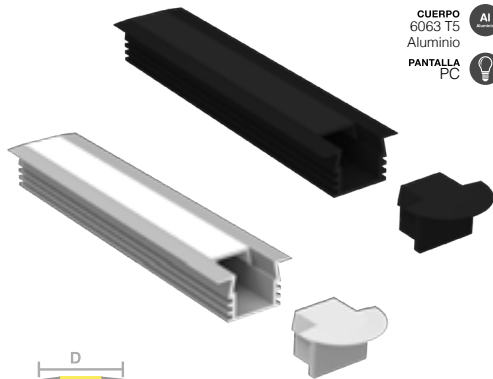

Perfiles

- IP 44
- CUERPO 6063 T5 Aluminio
- PANTALLA PC