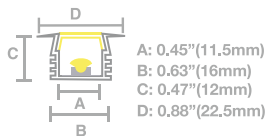

Perfiles

- IP 44
- CUERPO 6063 T5 Aluminio
- PANTALLA PC

Perfil Rectangular con Ceja R Contour