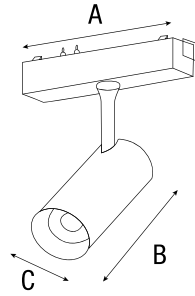

HS
High Specs

HS-White Ion Adjustable Zoom
Spot Light D35